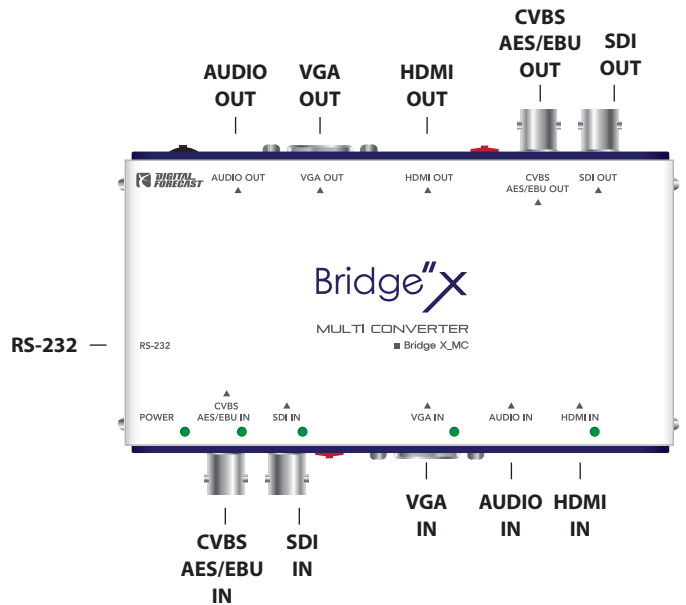

## Descriptions

Bridge X MC converts video transcoder for all analog and digital video/audio signals. It converts any input signals CVBS, AES/EBU, SDI, VGA, COMPONENT, Analog Audio, HDMI to any of those output signals simultaneously.

## Physical

- Dimension (W x H x D) : 144 x 81 x 19.6 (mm)
- Weight :210 g
- Power Level +12 VDC
- Power Consumption : 10 Watts
- Operating Temperature : -20°C ~ 70°C
- Humidity : 0 to 95% RH, non-condensing

## Digital Video Specs.

- Supports HDMI v1.3 formats
- Supports multi-rate SDI formats
- NTSC (480i 59.94), PAL (576i 50)720p (60/59.94/50) 1080i (60/59.94/50) 1080p (30/29.97/25/24/23.98) 1080p (60/59.94) 3G

## Image View