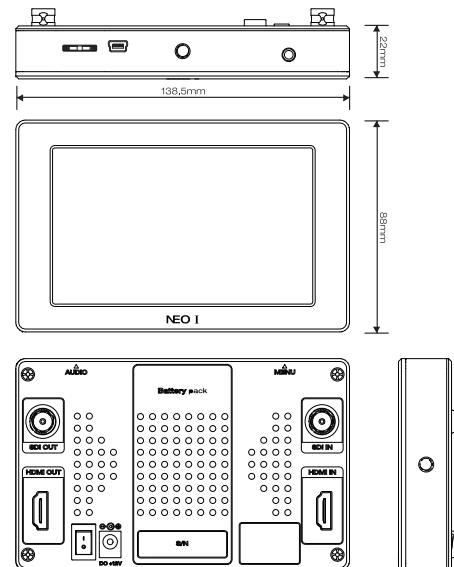

## Image View

## Descriptions

Bridge X\_NEO I Bi-directional Conversion of video signals from HDMI to SDI or SDI to HDMI with UP/DOWN/CROSS converting. It supports formats up to 1080p60. In addition, you can have a LCD display monitoring, out format fixed modes.

## Physical

Dimension (W x H x D)	138.5 x 88 x 22 (mm)
Weight	320g
Power Level	+12 VDC
Power Consumption	9 Watts (Max: 10 Watts)
Operating Temperature	0°C ~ 70°C
Humidity	0 to 95% RH, non-condensing

## Drawing Dimension [mm]